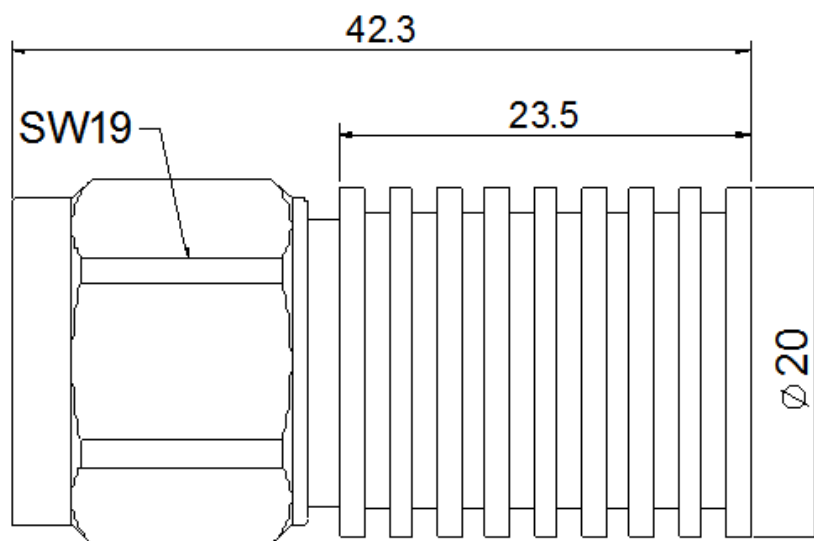

## 1. Mechanical specification

Table 1 Mechanical specifications @ JX-PL-DC6G-NMxW

Dimension	JX-PL-DC6G-NM2W	JX-PL-DC6G-NM5W	JX-PL-DC6G-NM10W
		Φ20mm x 36.8mm	Φ20mm x 42.3mm
Connectors	N-Male		
Notes	Material shall be RoHS 6/6		

Figure 1 JX-PL-DC6G-NM2W front panel layout

Figure 2 JX-PL-DC6G-NM5W front panel layout

**JING XIN MICROWAVE TECHNOLOGY CO.,LTD**

E-mail: [sales@cdjx-mw.com](mailto:sales@cdjx-mw.com) Web: <http://www.cdjx-mw.com>