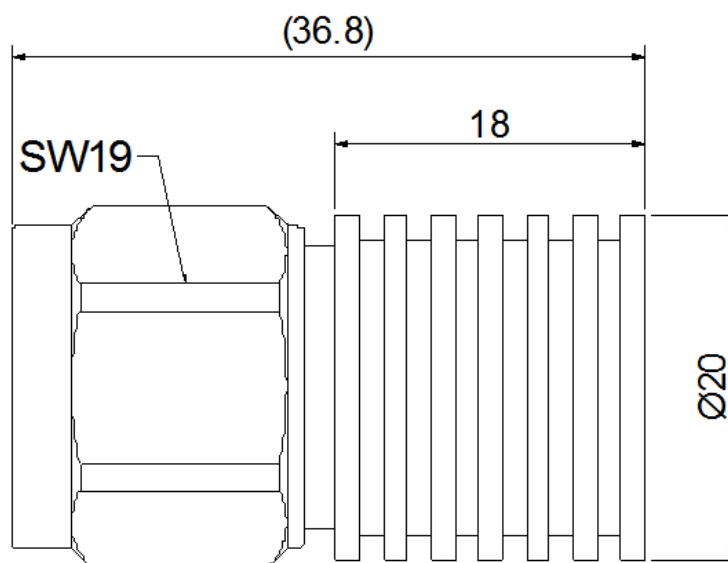

## 1. Mechanical specification

Table 1 Mechanical specifications @ JX-PL-DC6G-NMxW

Dimension	JX-PL-DC6G-NM2W	JX-PL-DC6G-NM5W	JX-PL-DC6G-NM10W
		Φ20mm x 36.8mm	Φ20mm x 42.3mm
Connectors	N-Male		
Notes	Material shall be RoHS 6/6		