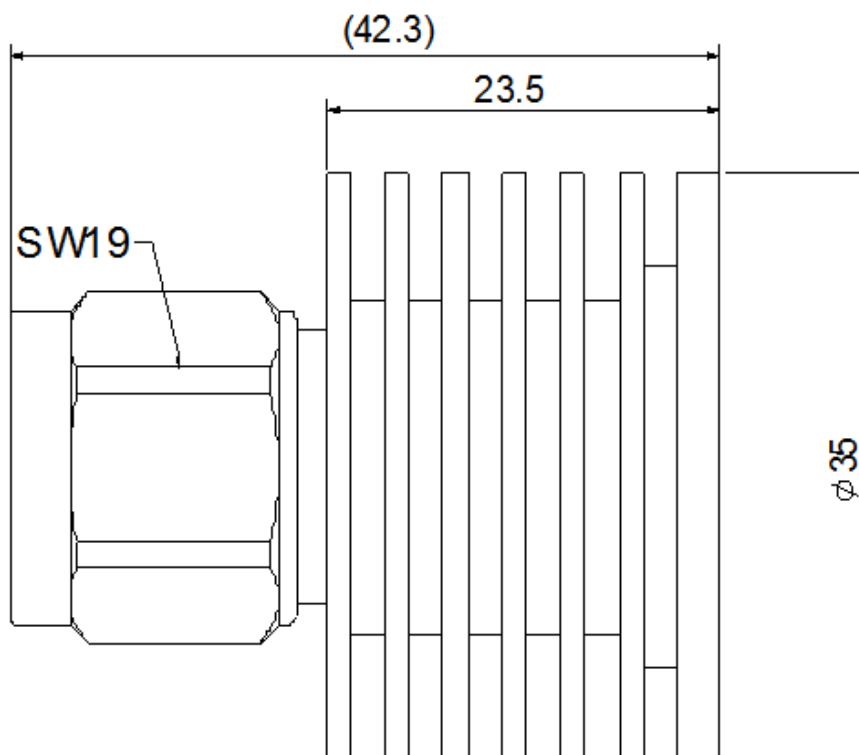

Figure 3 JX-PL-DC6G-NM10W front panel layout

2. Electrical specification

Table 2 Electrical specifications @ JX-PL-DC6G-NMxW

Item	Parameter	Specifications		
1	Model number	JX-PL-DC6G-NM2W	JX-PL-DC6G-NM5W	JX-PL-DC6G-NM10W
2	Average power	≤2W	≤5W	≤10W
3	Frequency range	DC-6000MHz		
4	VSWR	≤1.08 @ DC-3000MHz ≤1.2 @ 3000-6000MHz		
5	Impedance	50Ω		
6	Temperature range	-35°C to +125°C		
7	Relative humidity	0 to 95%		

JING XIN MICROWAVE TECHNOLOGY CO.,LTD

E-mail: sales@cdjx-mw.com Web: <http://www.cdjx-mw.com>

TEL: +86-28-85026087 FAX: +86-28-65026087 ext.8033 Zip Code:610045

Add: No.65,West 1st Wu Ke Road, Wu Hou District, Cheng Du City, Si Chuan Province, China.