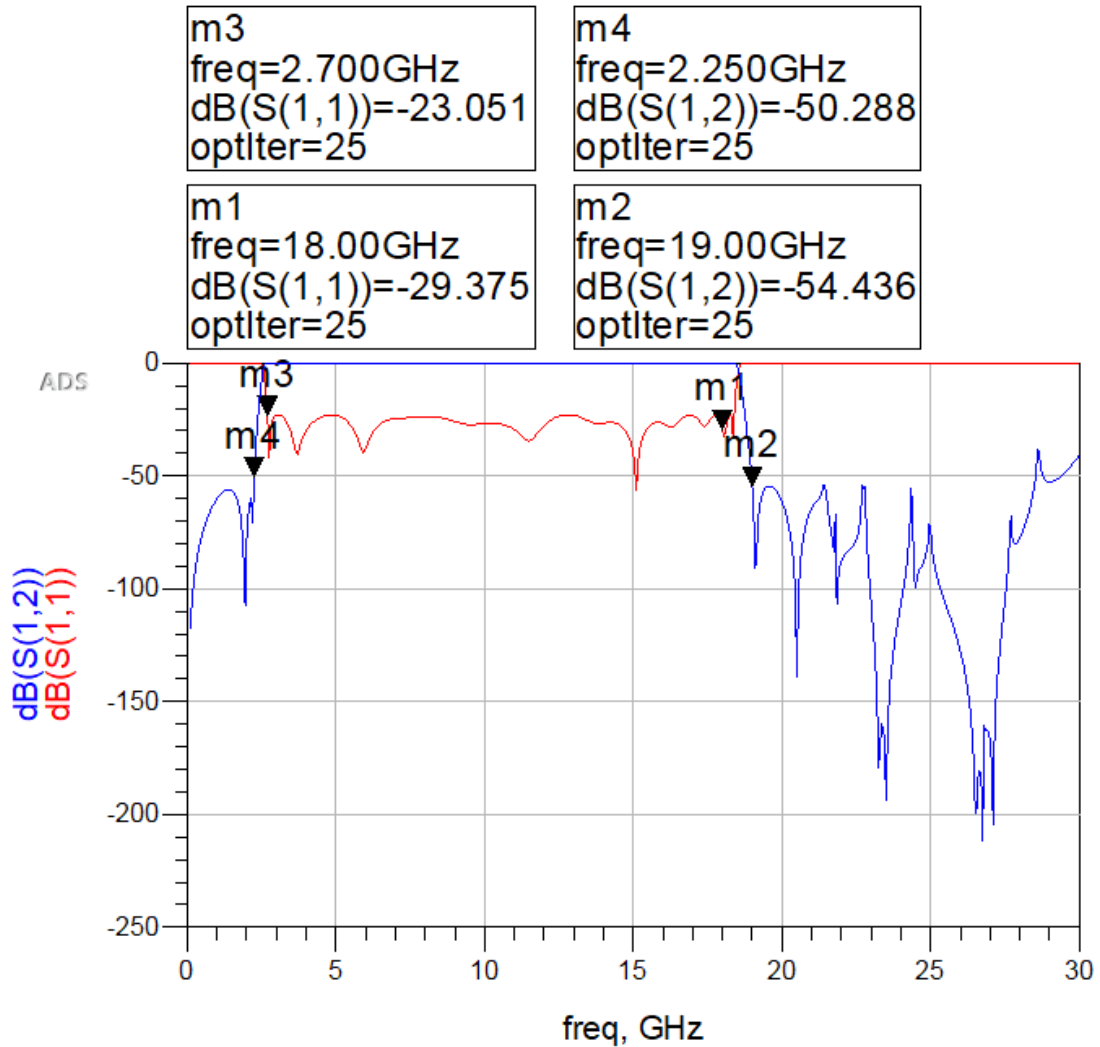

Item	Parameter	Specifications	
1	Frequency range	2.7-18GHz	
2	Insertion loss	≤2.0dB	
3	VSWR	≤2.0	
4	Rejection	≥40dB@DC-2.25GHz	≥45dB@19-25GHz
5	Power	15W	
6	Impedance	50Ω	
7	Operating temperature	-40°C to +80°C	

2.2 The simulation curve

Figure 2 The simulation curve of the filter

JING XIN MICROWAVE TECHNOLOGY CO.,LTD

E-mail: sales@cdjx-mw.com Web: <http://www.cdjx-mw.com>

TEL: +86-28-85026087 FAX: +86-28-65026087 ext.8033 Zip Code:610045