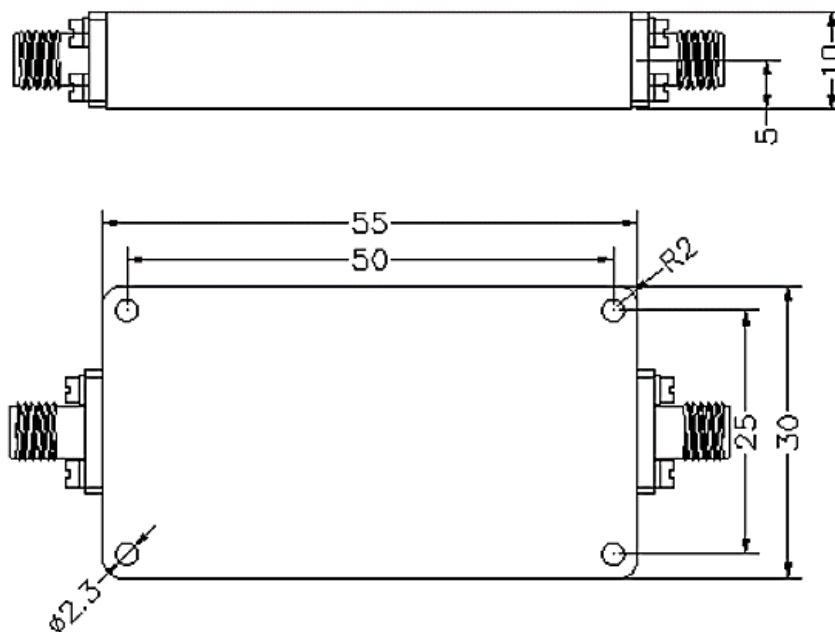

Dimension	L x W x H: 55mm x 30mm x 10mm
Connectors	SMA-Female
Notes	Material shall be RoHS 6/6

Figure 1 JX-LCF1-2.7G18G-45S front panel layout

2. Electrical analysis

2.1 Electrical specification

Table 2 Electrical specifications @ JX-LCF1-2.7G18G-45S