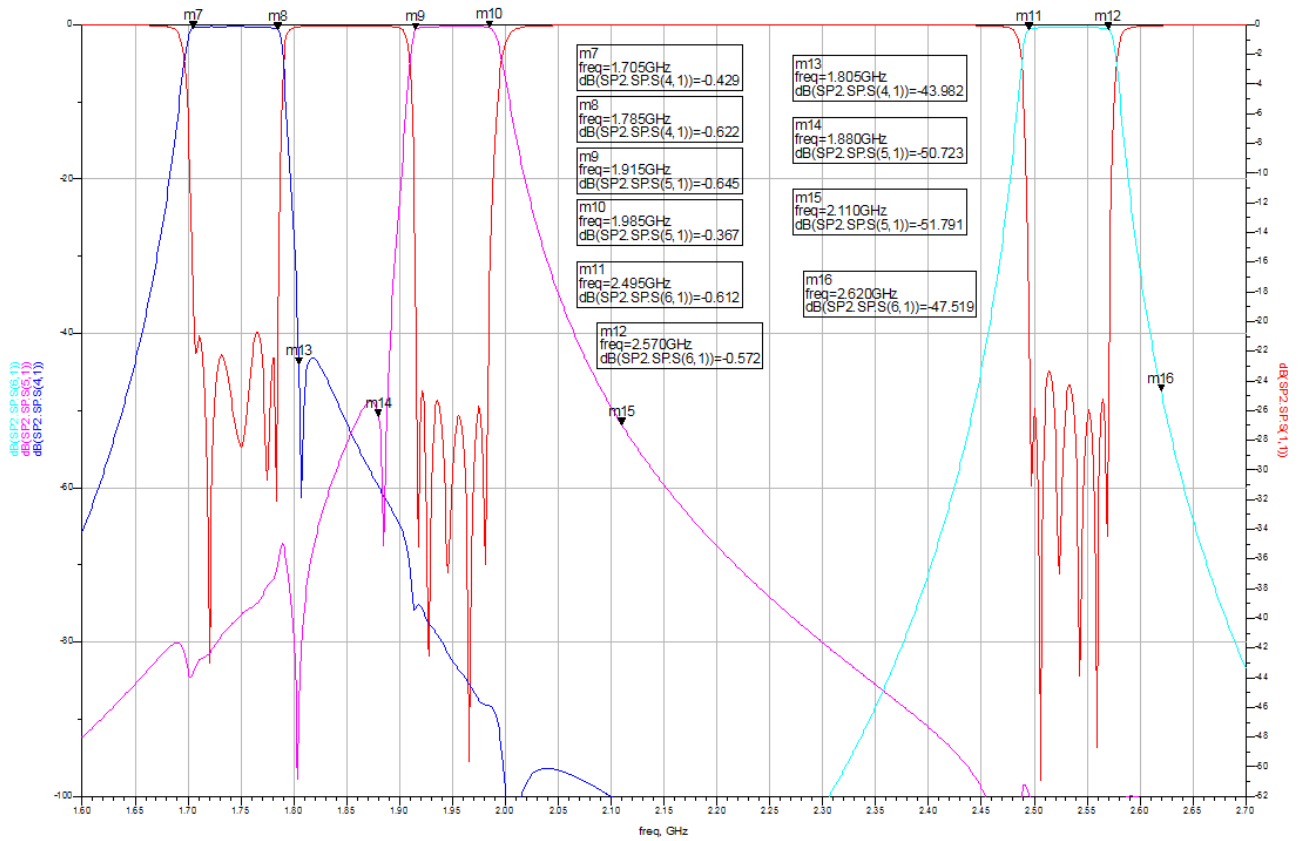

Professional manufacturer of
passive microwave components

JX-CC5-830M2570M-30S_10/10/2018 Rev: V1.0

JING XIN MICROWAVE TECHNOLOGY CO.,LTD

E-mail: cd-jingxin@139.com <http://www.cdjx-mw.com>

TEL: +86-28-85026087 FAX: +86-28-65941390

NO.65 West 1st Wu Ke Road, Wuhou District, ChengDu City, si Chuan Province China. Zip Code:610045