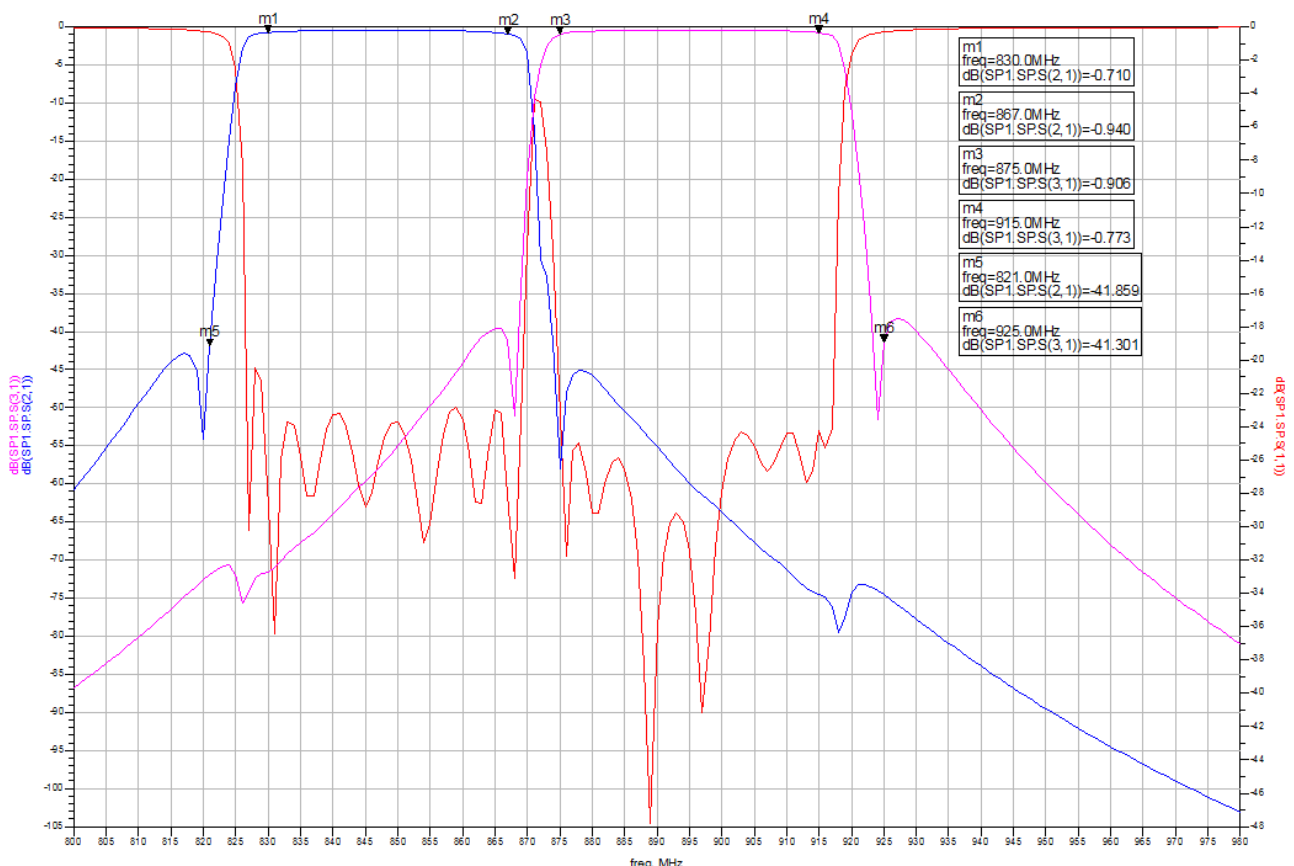

2. Electrical analysis

Table 2 Electrical specifications

Item	Parameter	800MHz	900MHz	1700MHz	1900MHz	2500MHz	JX
1	Frequency Range	830-867MHz	875-915MHz	1705-1785MHz	1915-1985MHz	2495-2570MHz	OK
2	Insertion loss	≤1.0dB			≤0.8dB		OK
3	Return Loss	≥17dB					OK
4	Rejection	≥30dB@821MHz	≥30dB@925MHz	≥30dB@1805 MHz	≥30dB@1880 MHz ≥50dB@2110 MHz	≥30dB@2620 MHz	OK
5	Power	1W					OK
6	Impedance	50Ω					OK
7	Temperature range	-20-70℃					OK
8	Material	In door use					OK

The simulation curve

JING XIN MICROWAVE TECHNOLOGY CO.,LTD

E-mail: cd-jingxin@139.com <http://www.cdjx-mw.com>

TEL: +86-28-85026087 FAX: +86-28-65941390

NO.65 West 1st Wu Ke Road, Wuhou District, ChengDu City, si Chuan Province China. Zip Code:610045