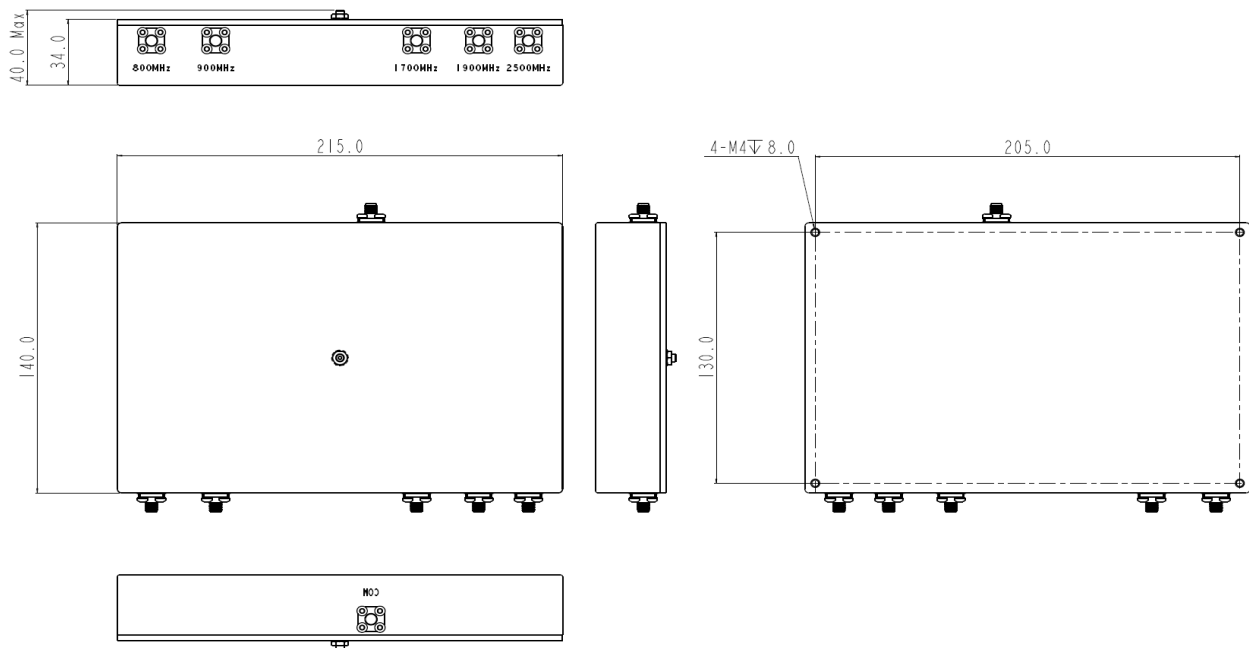

TEL: +86-28-85026087 FAX: +86-28-65941390

NO.65 West 1st Wu Ke Road,Wuhou District, ChengDu City,si Chuan Province China. Zip Code:610045

1. Mechanical layout

Table 1 Mechanical Specifications

Dimension	L x W x H: 215mm x 140mm x 34mm(± 0.2 mm)
Port connectors	SMA-Female
Finish	Silver
Notes	Material shall be RoHS 6/6