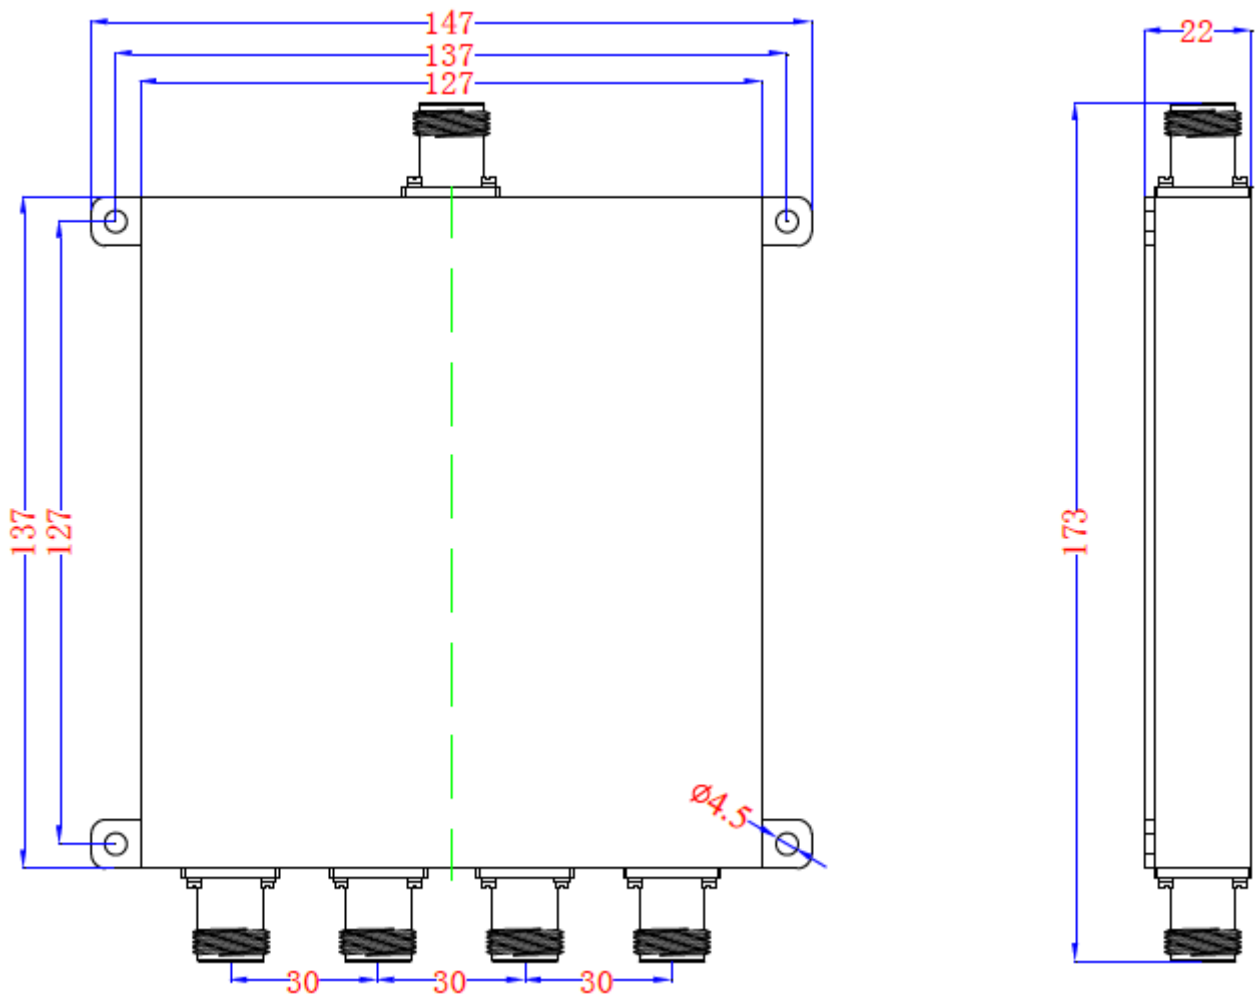

TEL: +86-28-85026087 FAX: +86-28-65941390 Zip Code:610045

Add: No.65,West 1st Wu Ke Road, Wu Hou District, Cheng Du City, Si Chuan Province, China.

1. Mechanical layout

Table 1 Mechanical Specifications

| | |
|------------|-----------------------------|
| Dimension | LxWxH: 147mm x 137mm x 22mm |
| Connectors | N-Female |
| Finish | Black |
| Weight | 0.895kg |
| Notes | Material shall be RoHS 6/6 |