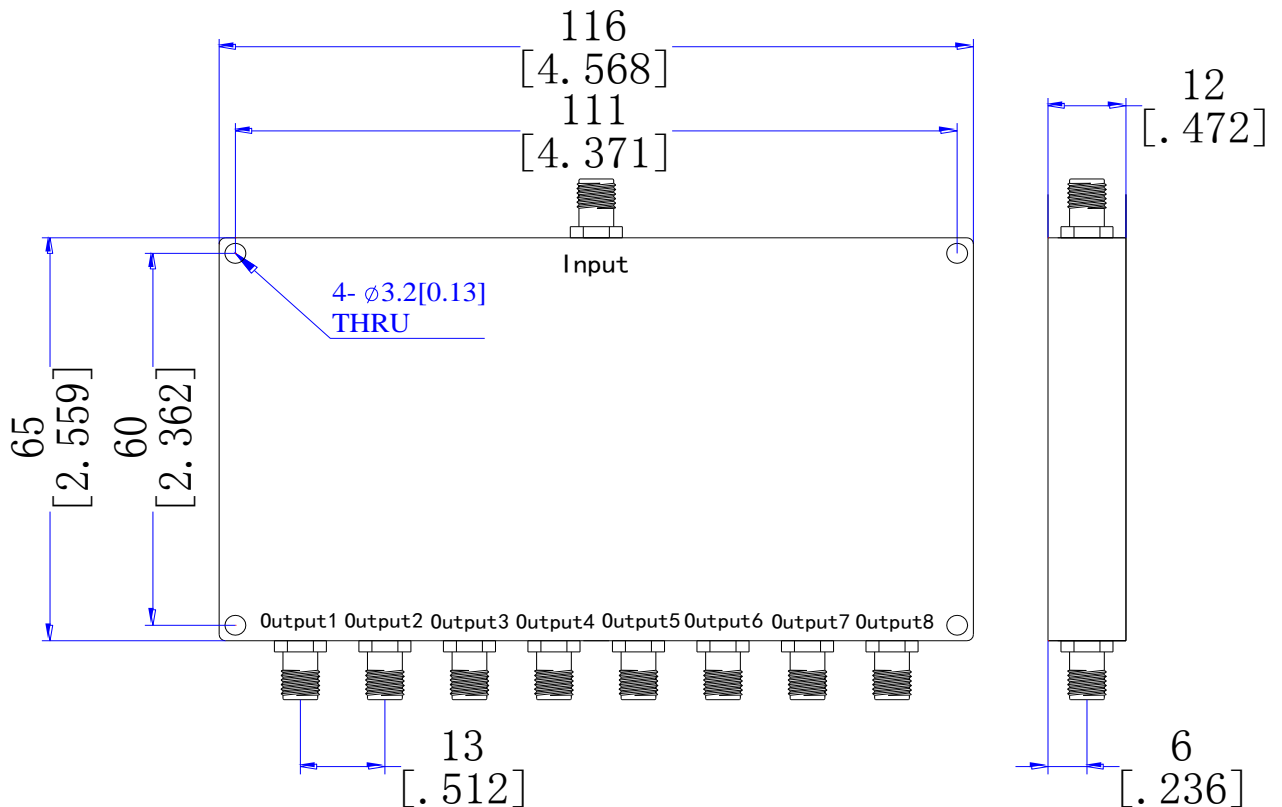

1. Mechanical layout

Table 1 Mechanical Specifications

Dimension	LxWxH: 116mm x 65mm x 12mm
Connectors	SMA-Female
Finish	Sandblasting natural color conductive oxide
Notes	Material shall be RoHS 6/6

Figure 1 JX-PD-7002700-S-8 front panel layout