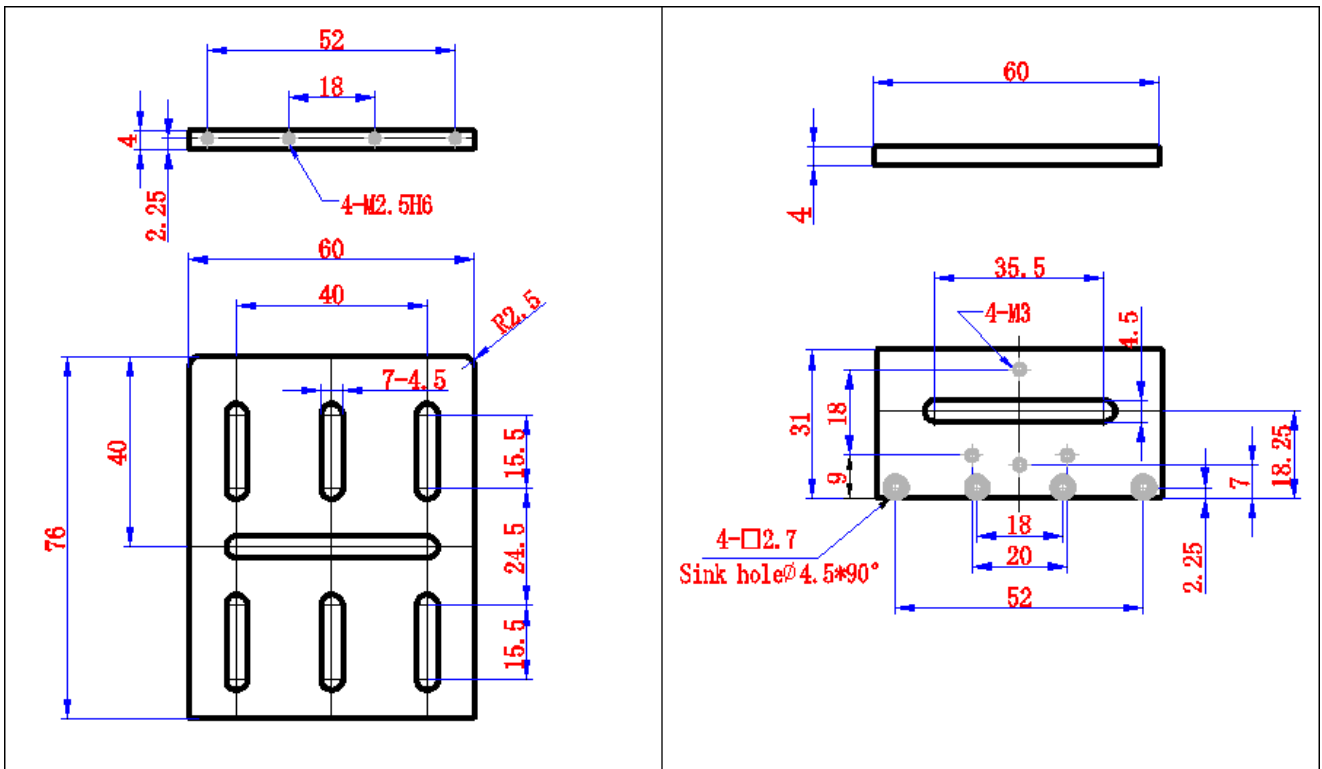

Figure 2 Each circulator is equipped with a mounting plate

2. Electrical analysis

2.1 Electrical specifications

Table 1 Electrical specifications @ JX-TI-162-12S

Item	Parameter	Spec
1	Frequency Range	150 -174MHz
2	Max insertion loss	≤0.6 dB
3	Isolation	≥20 dB
4	VSWR	1.2
5	Direction	Clockwise
6	Forward Power	50W (CW)
7	Reverse Power	20W (CW)
8	Operation Temperature	-10°C ~ +60°C
9	ROHS Compliant	Yes

JING XIN MICROWAVE TECHNOLOGY CO.,LTD

E-mail: sales@cdjx-mw.com Web: <http://www.cdjx-mw.com>

TEL: +86-28-85026087 FAX: +86-28-65026087 ext.8033 Zip Code:610045

Add: No.65,West 1st Wu Ke Road, Wu Hou District, Cheng Du City, Si Chuan Province, China.