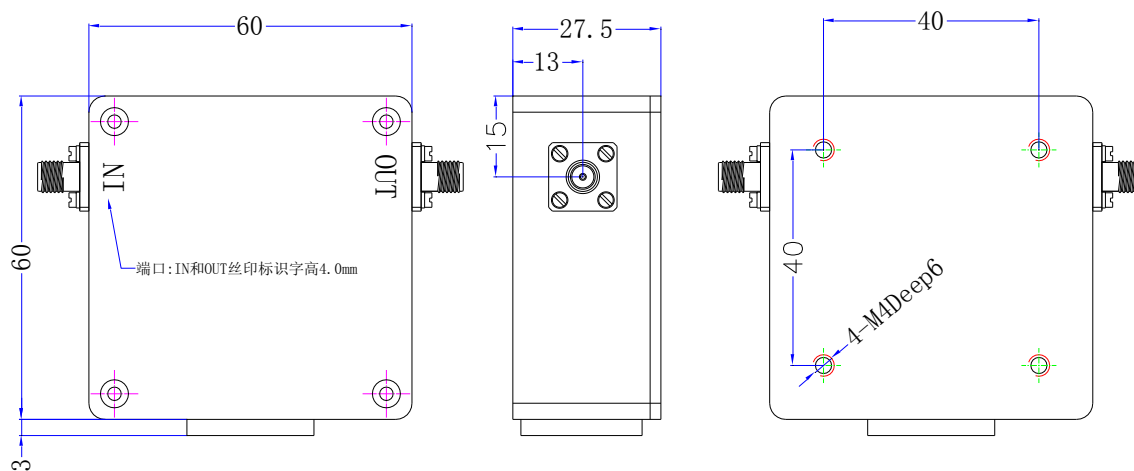

Add: No.65,West 1st Wu Ke Road, Wu Hou District, Cheng Du City, Si Chuan Province, China.

1. Mechanical layout

Table 1 Mechanical specifications @ JX-TI-162-12S

Dimension	LxWxH: 60mm x 60mm x 25.5mm
Port connectors	SMA-Female
Notes	Material shall be RoHS 6/6