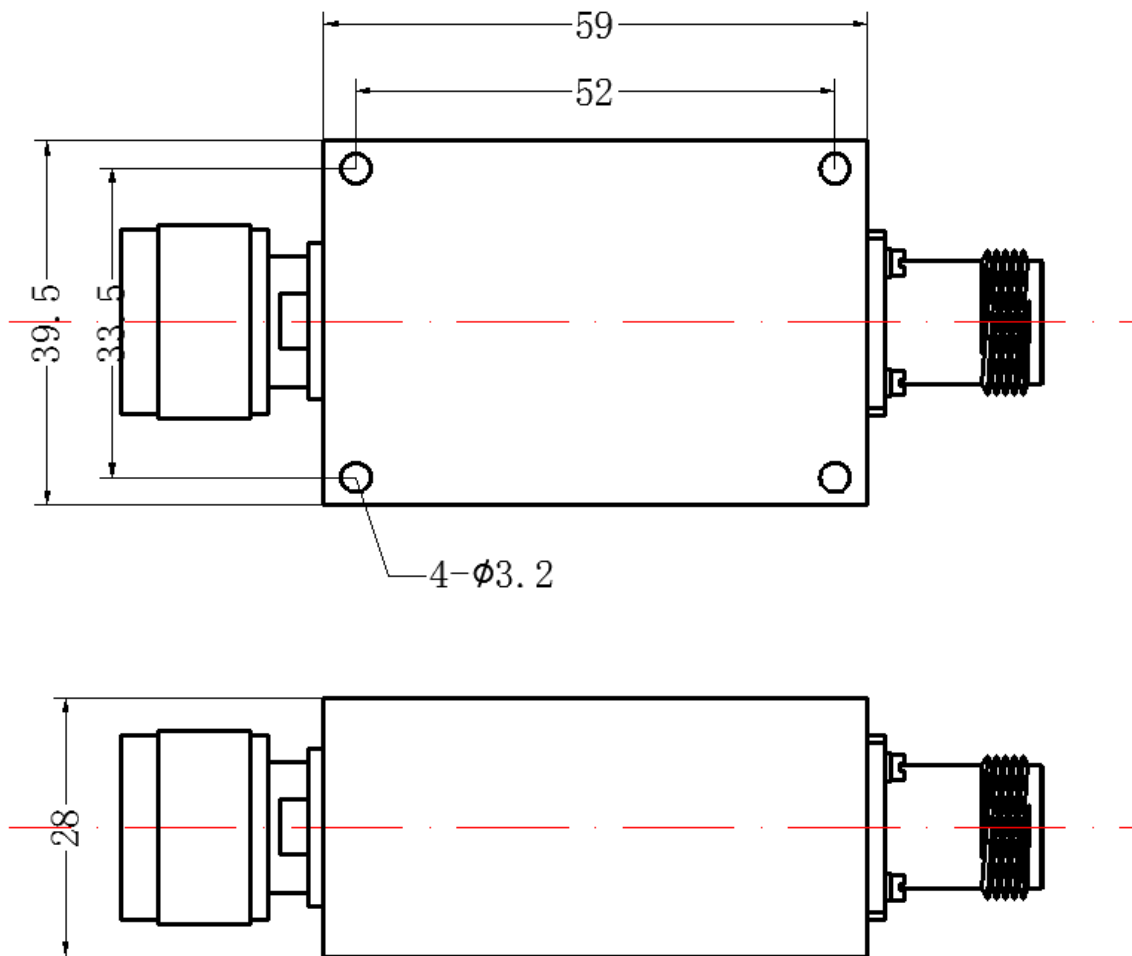

Dimension	L x W x H:59mm x 39.5mm x 28mm
Connectors	N-Male / N-Female
Material	Aluminium
Finish	Grey Painting
Notes	Material shall be RoHS 6/6

Figure 1 JX-LPF1-140M175M-40NMF front panel layout

JING XIN MICROWAVE TECHNOLOGY CO.,LTD